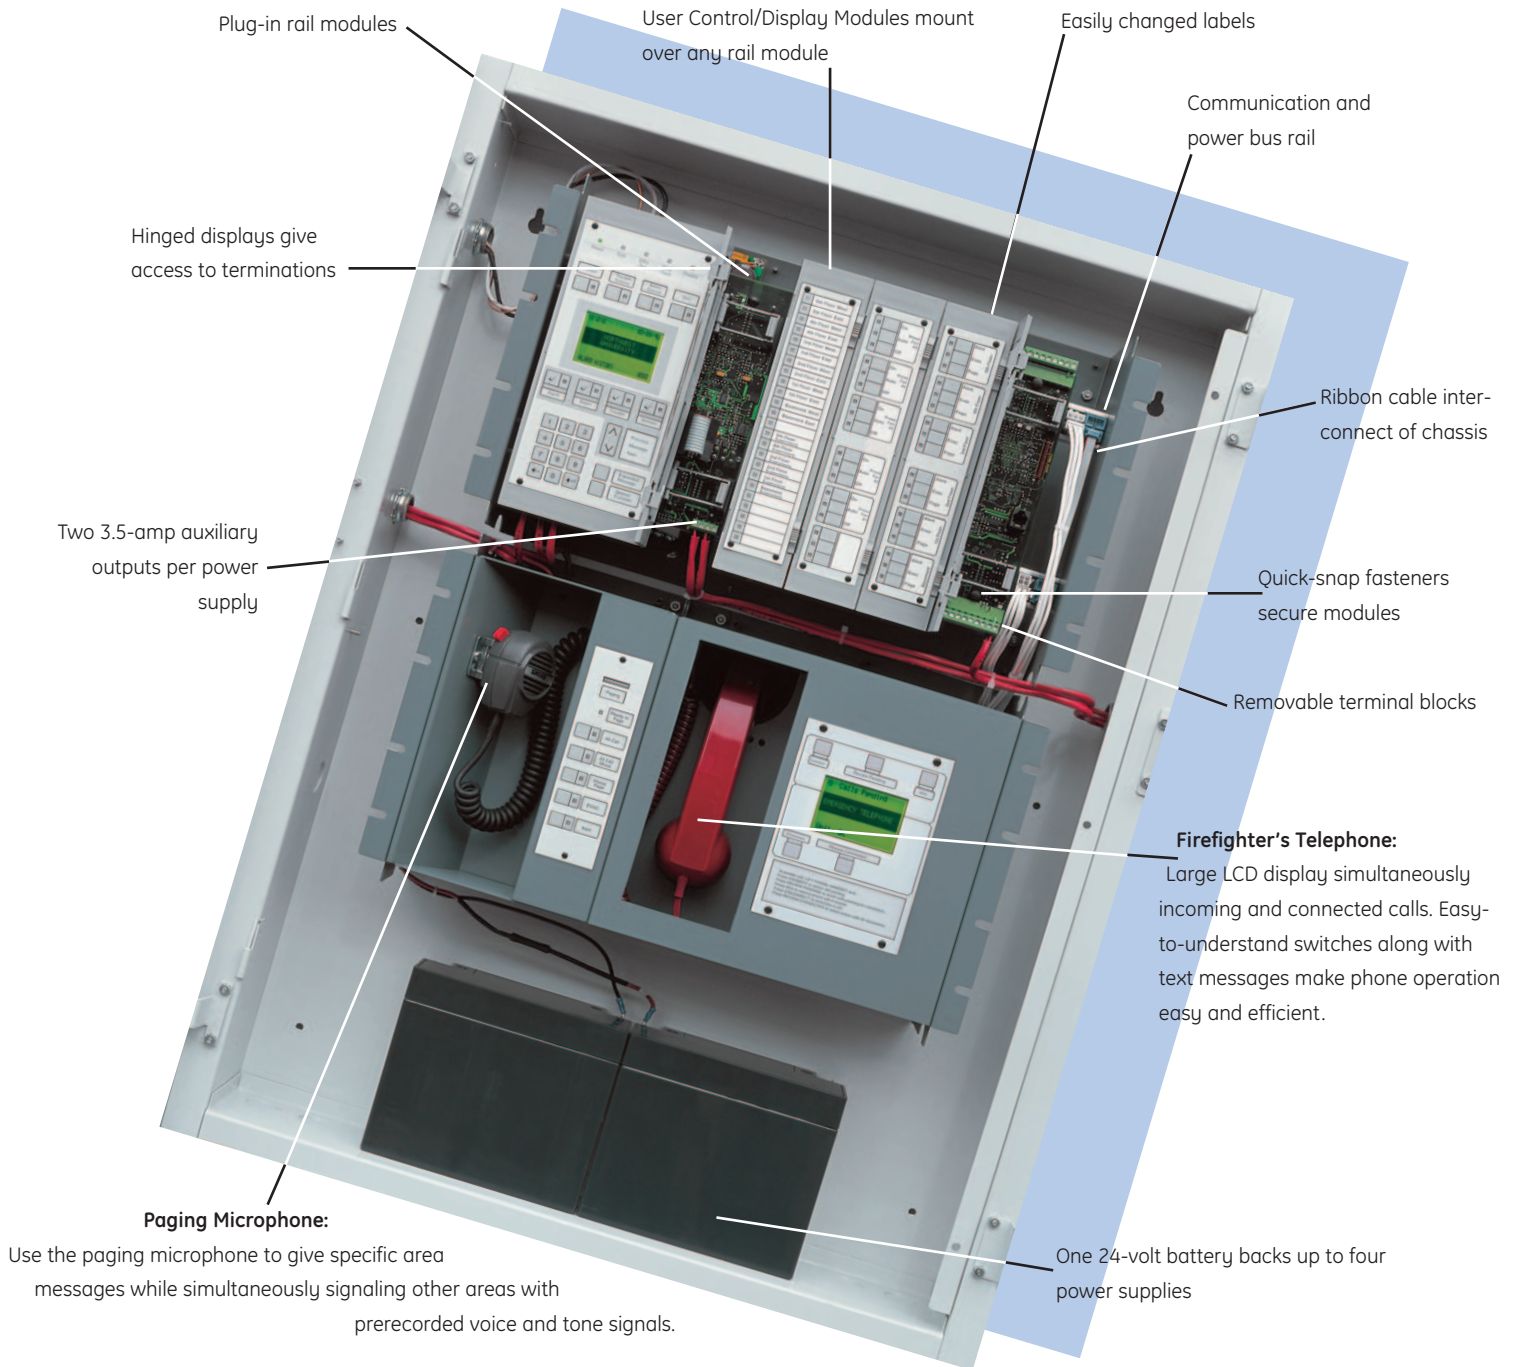

EST3. The Standard By Which Other Life Safety Systems Are Measured.

Quality and reliability are built into every EST3 component and backed by our commitment to ISO 9001 international quality standards. Whether your major concern is cost effectiveness, life and property protection, survivability, ease of installation and maintenance or flexibility for the future, one system rises to the top. EST3.