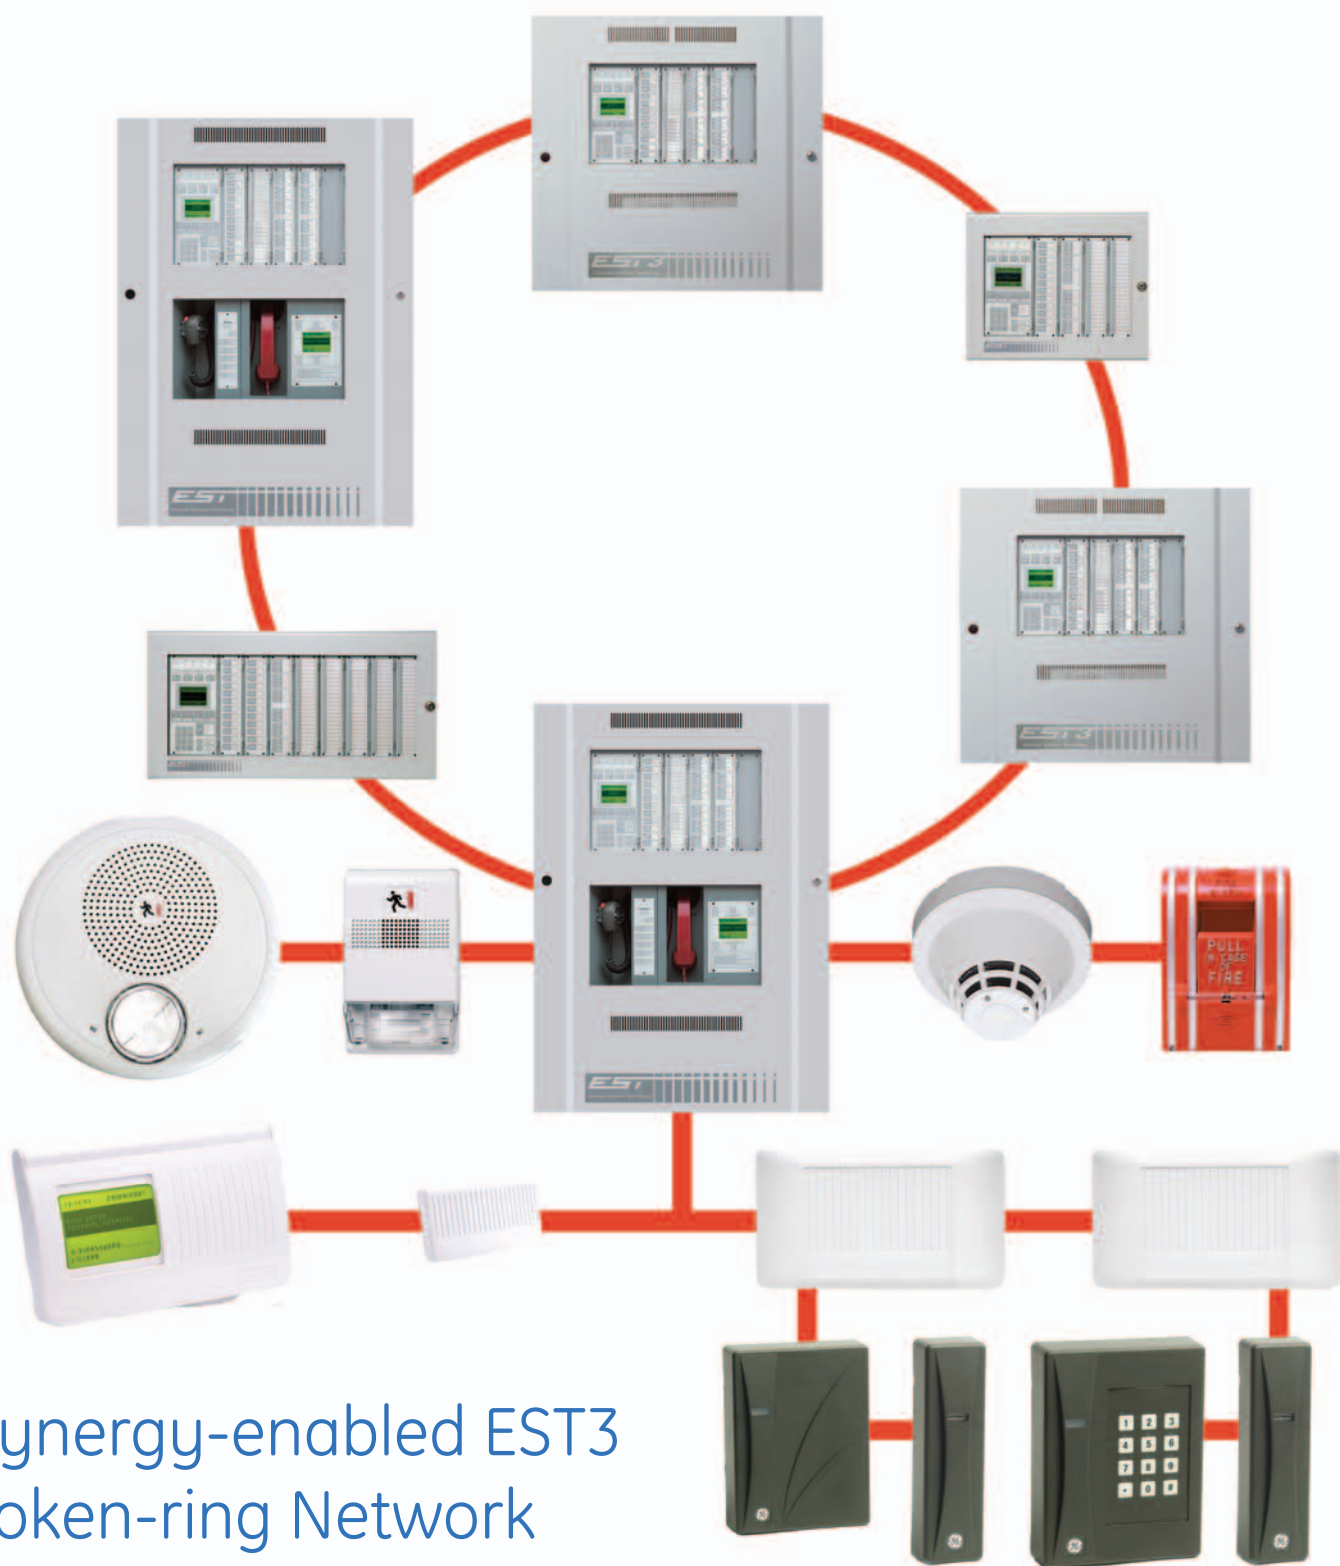

Synergy-enabled EST3
Token-ring Network